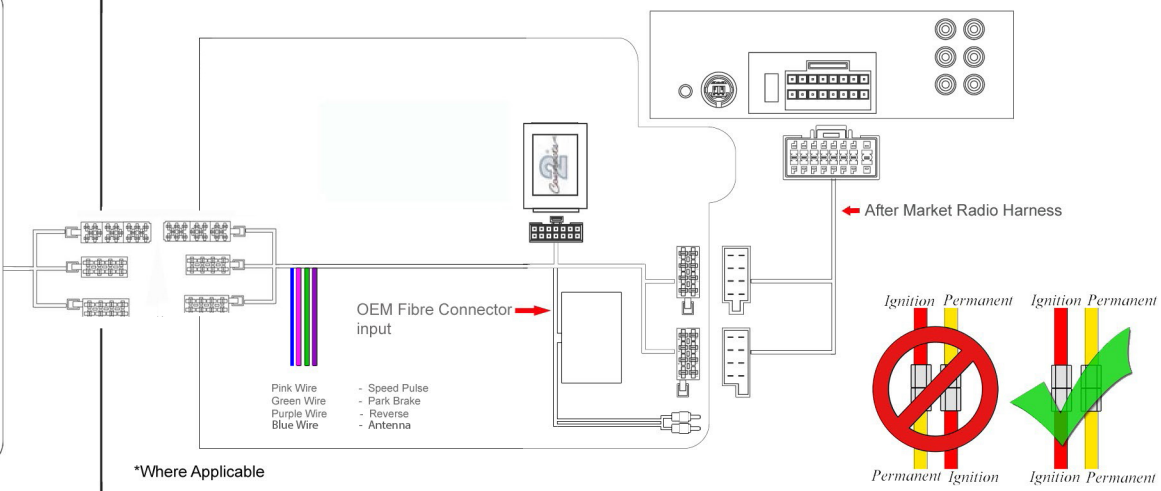

Installation Guide

Part No: CT51-PO04 Porsche Can-Bus Interface

*Where Applicable

Vehicle Compatibility:

- Porsche 911 2004 - 2008
- Boxster 2004 - 2008
- Cayman 2005 - 2009
- 36 Way ISO Connector
- Fibre Optic Amplifier