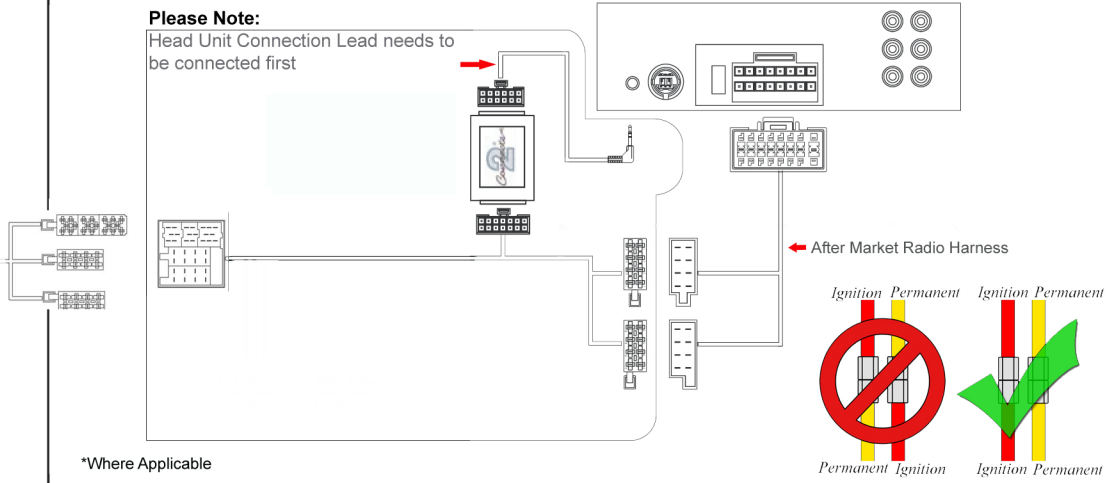

Installation Guide

Part No: CTSKI001.2 Kia Steering Wheel Control Interface

Vehicle Compatibility:

Kia Cee'd 2007-2009
Phone Button Support

Steering Wheel Control Functions

* Note All Dates are guide lines only as specifications of vehicles change