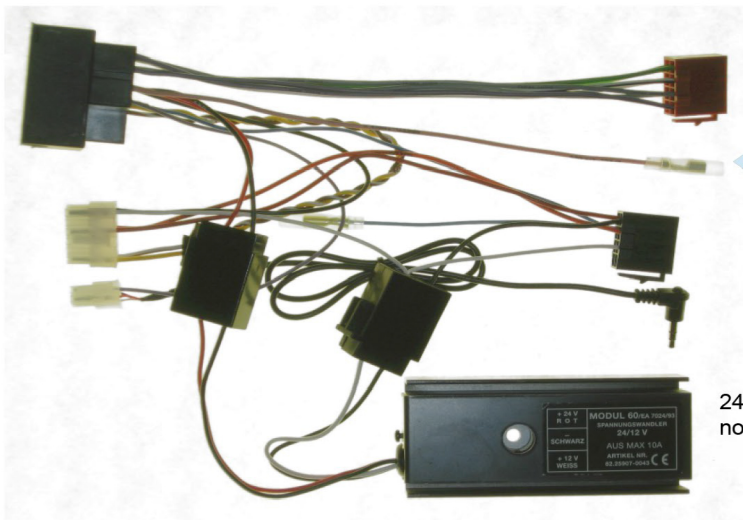

Cable Harness

Speed Signal

24V / 12V converter
not included