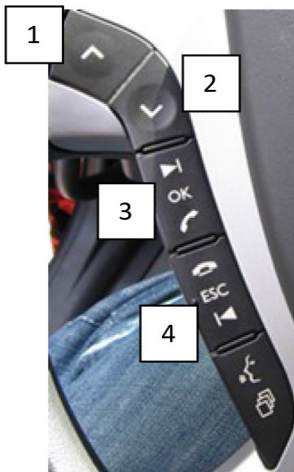

CAN-Bus Steering Wheel Control Interface

Vehicle Compatibility

- MAN TGX
- MAN TGS
- MAN TGA
- MAN TGM
- MAN TGL

Features Supported

-  Ignition
-  Illumination
-  Speed

Steering Wheel Remote Control

Steering Wheel Key		Command
1		Volume +
2		Volume -
3		Track +
4		Track -

OEM Radio Removal

unbolt two screws and remove the OE Radio.

Tools / Werkzeug

 screwdriver - torx

2x 

not included

Setting the dipswitches

Radio